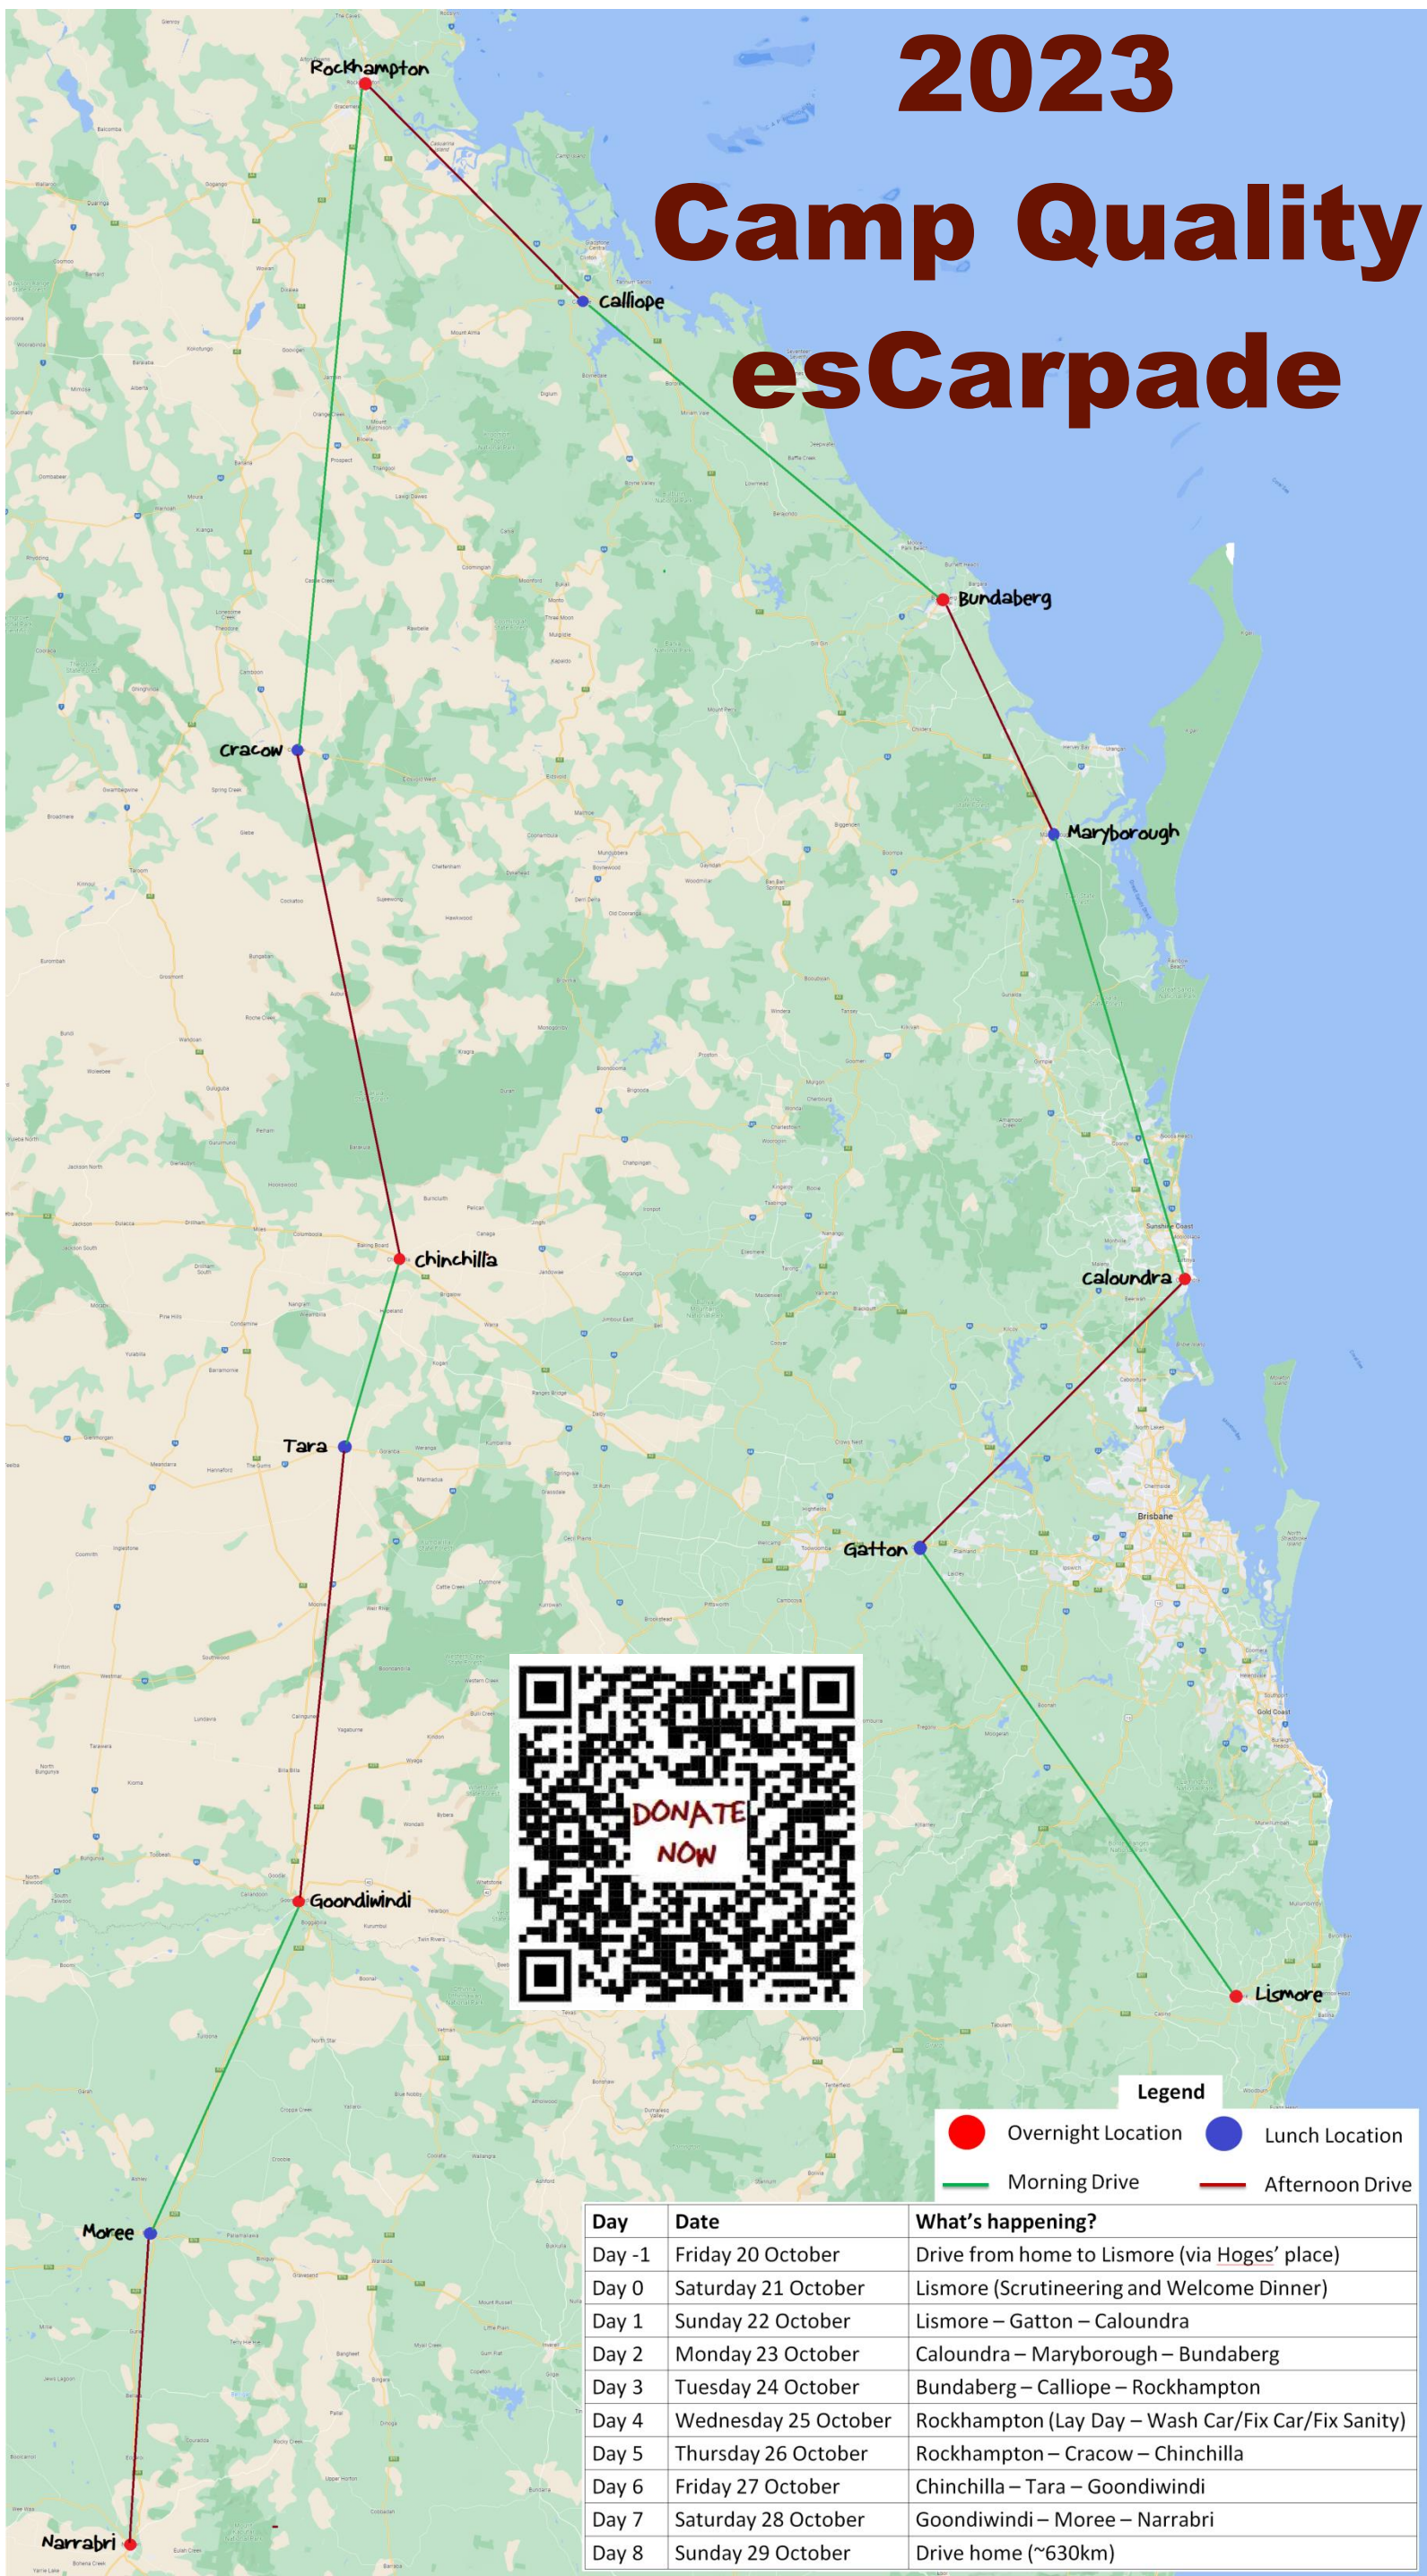

2023 Camp Quality esCarpade

Legend

- Overnight Location
- Lunch Location
- Morning Drive
- Afternoon Drive

| Day | Date | What's happening? |
|--------|----------------------|---|
| Day -1 | Friday 20 October | Drive from home to Lismore (via Hoges' place) |
| Day 0 | Saturday 21 October | Lismore (Scrutineering and Welcome Dinner) |
| Day 1 | Sunday 22 October | Lismore – Gatton – Caloundra |
| Day 2 | Monday 23 October | Caloundra – Maryborough – Bundaberg |
| Day 3 | Tuesday 24 October | Bundaberg – Calliope – Rockhampton |
| Day 4 | Wednesday 25 October | Rockhampton (Lay Day – Wash Car/Fix Car/Fix Sanity) |
| Day 5 | Thursday 26 October | Rockhampton – Cracow – Chinchilla |
| Day 6 | Friday 27 October | Chinchilla – Tara – Goondiwindi |
| Day 7 | Saturday 28 October | Goondiwindi – Moree – Narrabri |
| Day 8 | Sunday 29 October | Drive home (~630km) |